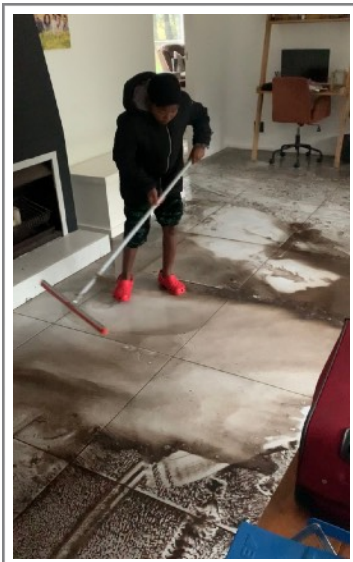

## Church Planters to South Africa

The rains came down and floods came up. Actually it was more like a river redirected straight through Camp Rhino which included our house. :)

Around 11:45 pm on Saturday, I walked toward the living room to witness water coming under our back doors. I was glad I didn't go to bed at my normal 10 pm time that

night. Amy and I immediately took action to try and stop the rushing water but to no avail. Soon, every floor in every room of our house was under water. Eventually, we redirected the river of water to flow through our living room and go out the kitchen door on the other side of the house. You could say about our house, "A river runs through it.":)